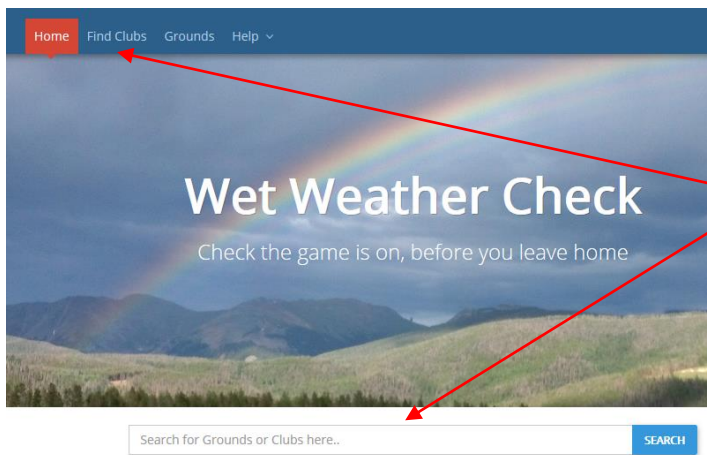

# Wet Weather Website – User Instruction

**wetweathercheck.com**

The AFLSJ Community now have a central hub location where the status of all the grounds, across both Regions on Match days can be determined. The accumulation of different policies adopted by thirty three different Councils are reflected in this website.

The following is a simple description of how and where a person seeking an update would follow.

## Search by Club

In some cases a person may be aware of the Club they are playing against but not the Ground used by that Club and may not know how to travel to it

Looking for a Club there are two options. The search Bar has predictive text