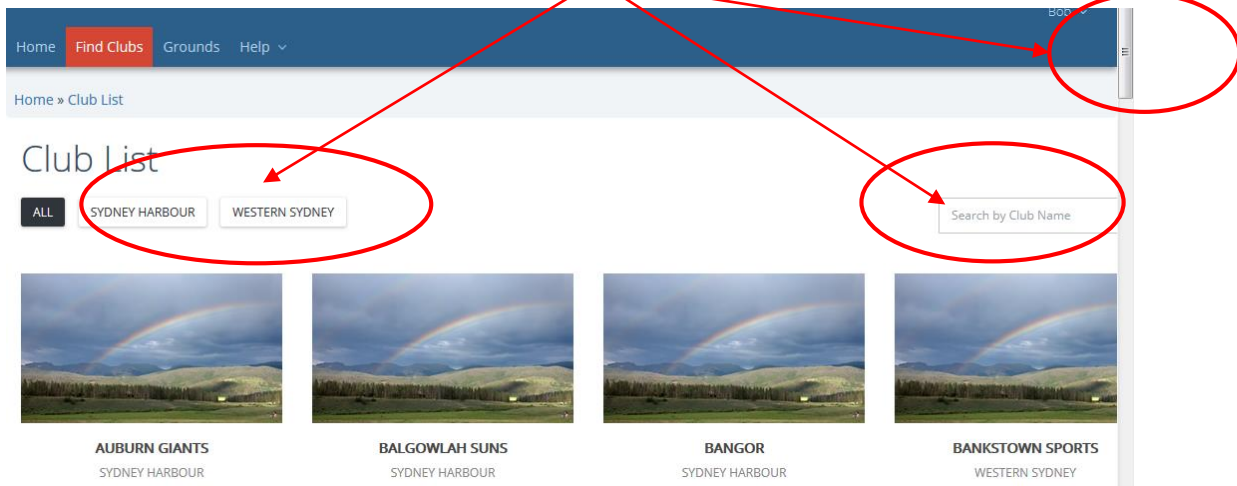

The following is a simple description of how and where a person seeking an update would follow.

## Search by Club

In some cases a person may be aware of the Club they are playing against but not the Ground used by that Club and may not know how to travel to it

Looking for a Club there are two options. The search Bar has predictive text

From “Find Clubs” a “Club List” is presented. From here you can use a scroll the bar down the side of the page to the Club of your choice, type in the name of the Club in the search bar or filter the Clubs by Region