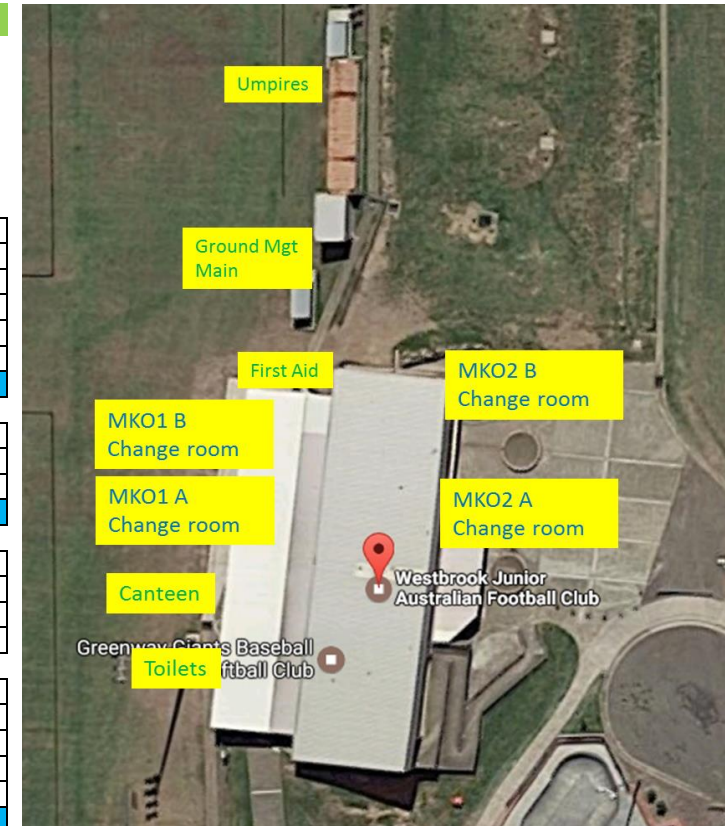

All rubbish to be placed in bins provided

Change rooms are to remain clear in non allocated times and belongings not left behind during games

Team are encouraged to bring their own shelters to store gear and bags

Day	Age Group	Team	Pre Game	Post Game	MKO 1 A	MKO 1 B	MKO 2 A	MKO 2 B
Saturday	U12YG	City	8.00 -10.00	12.00 -1.00			x	
Saturday	U12YG	Western Sydney - Orange	8.00 -10.00	12.00 -1.00	x - shared			
Saturday	U12YG	South	8.00 -10.00	12.00 -1.00		x - shared		
Saturday	U12YG	North West	8.00 -10.00	12.00 -1.00	x - shared			
Saturday	U12YG	North	8.00 -10.00	12.00 -1.00		x - shared		
Saturday	U12YG	Western Sydney - Grey	8.00 -10.00	12.00 -1.00				x

Day	Age Group	Team	Pre Game	Post Game	MKO 1 A	MKO 1 B	MKO 2 A	MKO 2 B
Saturday	U15 YG	Harbour Red	11.00 -12.00	3.30 - 4.30		x		
Saturday	U15 YG	Harbour White	11.00 -12.00	3.30 - 4.30			x	
Saturday	U15 YG	Western Sydney	11.00 -12.00	3.30 - 4.30				x

Day	Age Group	Team	Pre Game	Post Game	MKO 1 A	MKO 2 B	MKO 2 A	MKO 2 B
Saturday	U18 YG	Harbour Red	11.00 -12.00	3.30 - 4.30	x - shared			
Saturday	U18 YG	Harbour White	11.00 -12.00	3.30 - 4.30	x - shared			
Saturday	U18 YG	Western Sydney	11.00 -12.00	3.30 - 4.30		x		

Day	Age Group	Team	Pre Game	Post Game	MKO 1 A	MKO 1 B	MKO 2 A	MKO 2 B
Saturday	U13s	North West	2.30 -3.30	6.30 -7.15	x - shared			
Saturday	U13s	South	2.30 -3.30	6.30 -7.15	x - shared			
Saturday	U13s	City	2.30 -3.30	6.30 -7.15		x		
Saturday	U13s	Western Sydney	2.30 -3.30	6.30 -7.15			x	
Saturday	U13s	North	2.30 -3.30	6.30 -7.15				x