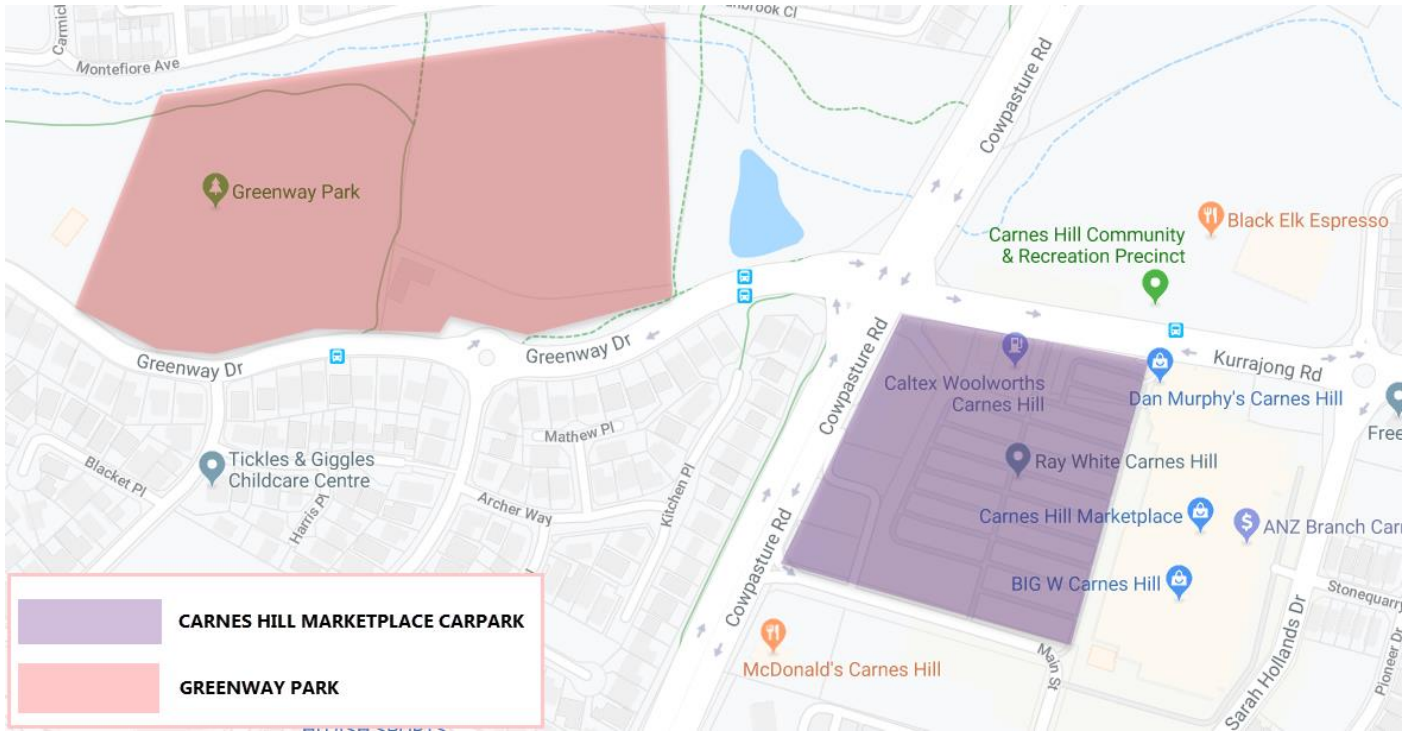

We look forward to welcoming you to Greenway Park and wish all the players the best of luck over the long weekend.

Kellie Hohnen 0414 506 011

Eleanor Sutton 0449 149 854